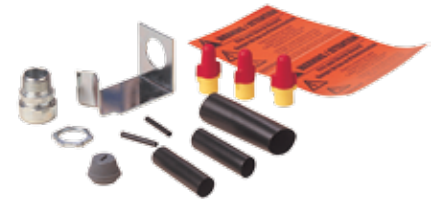

## CUT-TO-LENGTH, SELF-REGULATING CABLE

SR Trace is a self-regulating heating cable that automatically varies its heat output with changes in surrounding temperature. Because of this, the SR Trace can be overlapped, minimizing the risk of damaging temperature-sensitive roof coating. The SR Trace roof and gutter de-icing cable is available with a power density of 5 Watts per 0.30 meter (1 foot) dry and 8 Watts per 0.30 meter (1 foot) wet. SR Trace cables are UL Listed to US and Canadian Safety Standards and CSA Certified.

CATALOG NUMBER	DESCRIPTION	CTN QTY	CTN WGT	UPC	CERTIFICATIONS
SR51J	5 Watts per 0.30m (1ft), 120 Vac, cut-to-order	–	–	–	
SR51J250	SR51J on a 76.20m (250ft) reel	1	9.07kg (20lb)	0-13627-06921-3	
SR51J750	SR51J on a 228.60m (750ft) reel	1	32.66kg (72lb)	0-13627-06922-0	
SR52J	5 Watts per 0.30m (1ft), 240 Vac, cut-to-order	–	–	–	
SR52J250	SR52J on a 76.20m (250ft) reel	1	9.07kg (20lb)	0-13627-06919-0	
SR52J750	SR52J on a 228.60m (750ft) reel	1	32.66kg (72lb)	0-13627-06920-6	

## SR TRACE ACCESSORIES

Four specially designed EasyHeat kits provide the right hardware for helping to install SR Trace self-regulating heating cables. Each connection kit contains detailed instructions for connecting the cable to power supplies and/or other heating cables, providing confidence and ease in installation. The SR Trace power/end connection kit is CSA Certified. The cable splice kit and end seal kit are UL Listed and CSA Certified.